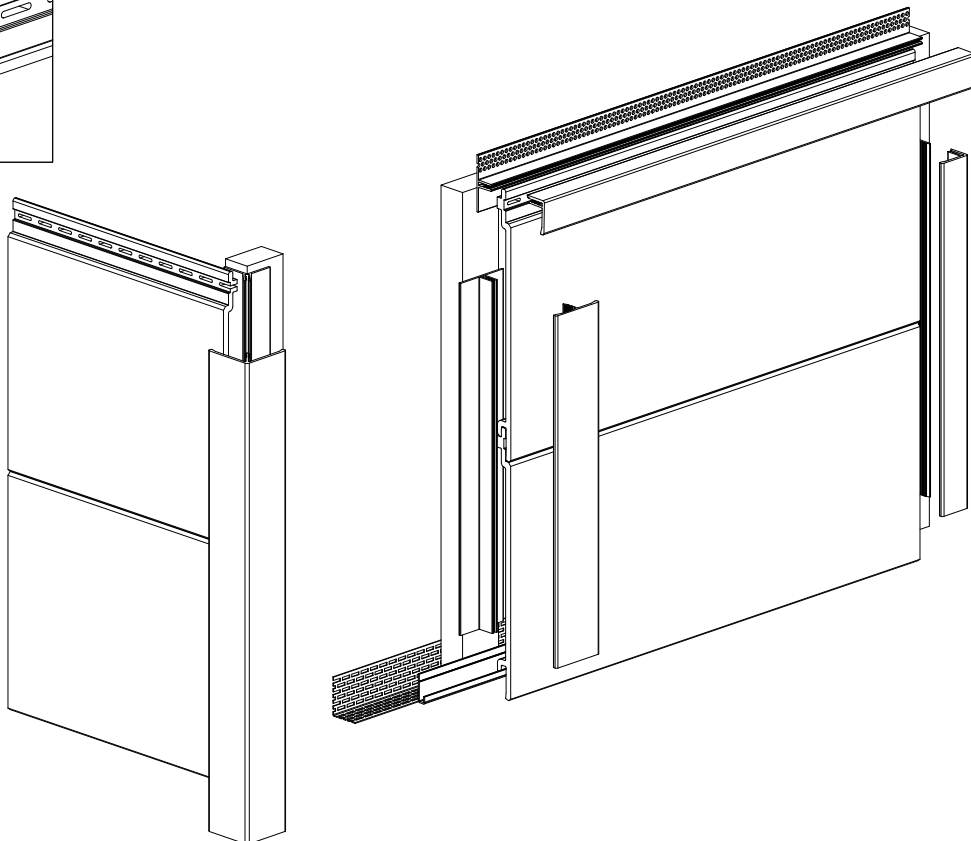

Sheffield Oak Alpine