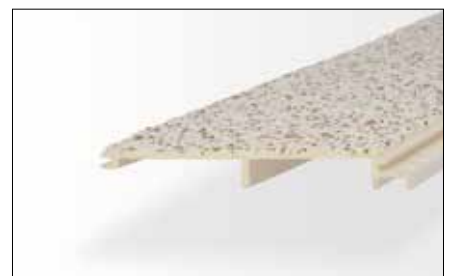

## Timeless natural stone surface.

**vinylTherm** *Facade profiles coated – Plaster/Natural stone texture*

Increase the value of your property. The vinylTherm profiles coated with high-quality natural stone granules are weather-proof, easy-care and extremely durable. The ventilated facade- in combination with insulation- ensures an excellent energy balance and prevents damp walls and mold. The profiles are available in several variations, structures and in up to 16 decors. Profiles with bevel edge convey the appearance of a closed render surface. Furthermore, profiles with bevel edge laid horizontally or vertically, allow, for example, the highlighting of gables and entrance areas.

### Sustainability from one source.

Facade profiles, complete and color matching accessories and fixings. Vinylit facade systems can be completely recycled. This is sustainability!

Corner profile

Vent profile