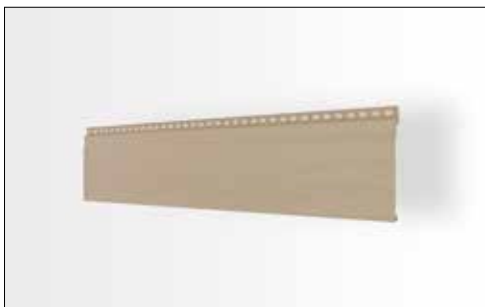

The economic alternative.

vinylTop *Wood texture embossed*

The profiles are usually installed horizontally. Profile contour and the embossed surface correspond to a traditional wooden shiplap structure. vinylTop is the economical solution for cladding of house walls, garages and garden sheds. Thanks to the low weight, they are particularly suitable for locations with difficult access.

10 YEARS OF WARRANTY

ENERGY EFFICIENCY

RECYCLED PLASTIC

EASY TO CLEAN

REDUCTION EMISSION

DESIGNED & MADE IN GERMANY