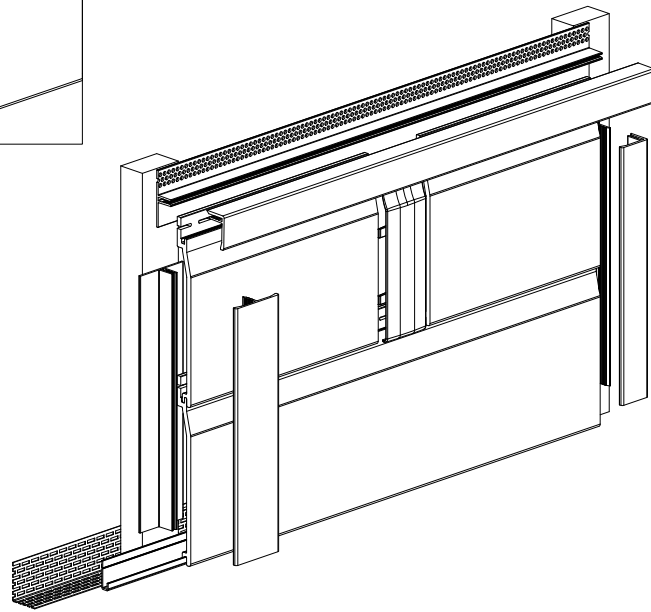

Installation recommendation