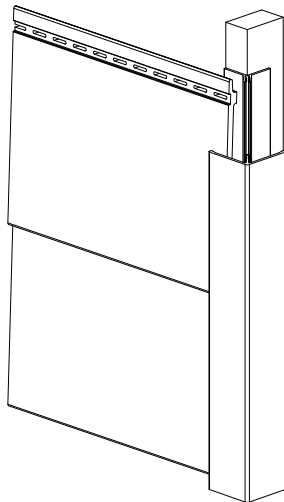

Inspired by the traditional shiplap profile.

vinylBoard *Wood texture embossed*

vinylBoard is installed horizontally thus the overlying profile is slightly overlapping with the lower profile. Dirt and rainwater can drain away quickly and easily. The overlapping profiles are screwed concealed. The profiles are weather-resistant, durable and easy-care.

Top vent profile

Universal trim

H-Profile

Joint

Signal White (ca. RAL 9003)

Creme (ca. RAL 9001)

Light Ivory (ca. RAL 1015)

Light Grey (ca. RAL 7047)