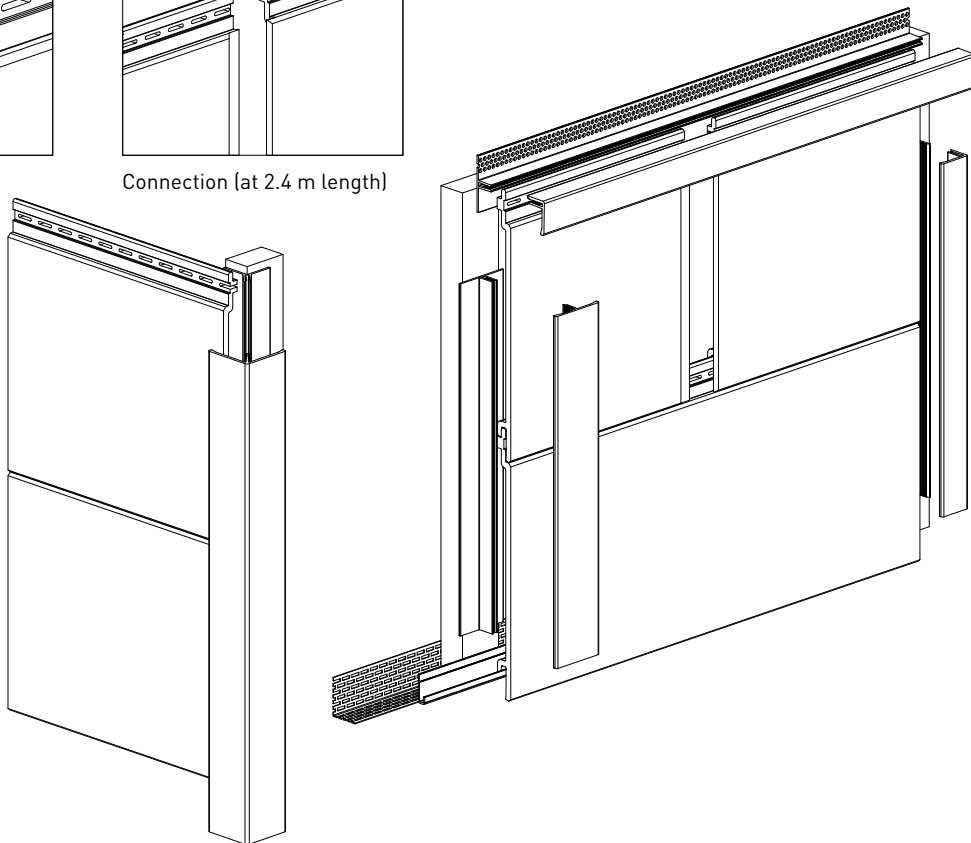

Extra wide Multi“talent“.

vinylit **Multipaneel** *Wood texture embossed*

The vinylit Multipaneel with wood texture is an attractive alternative to wood and render. While a classic wooden facade has to be repainted on a regular basis, the vinylit Multipaneel facade retains its appeal for many years. The facade profiles are available in lengths of 6 m as well as assembly and transport-friendly lengths of 2.40 m.

Corner profile

Vent profile and starter profile

Top vent profile

Universal trim

H-Profile

Connection (at 2.4 m length)

Signal White (ca. RAL 9003)

Creme (ca. RAL 9001)