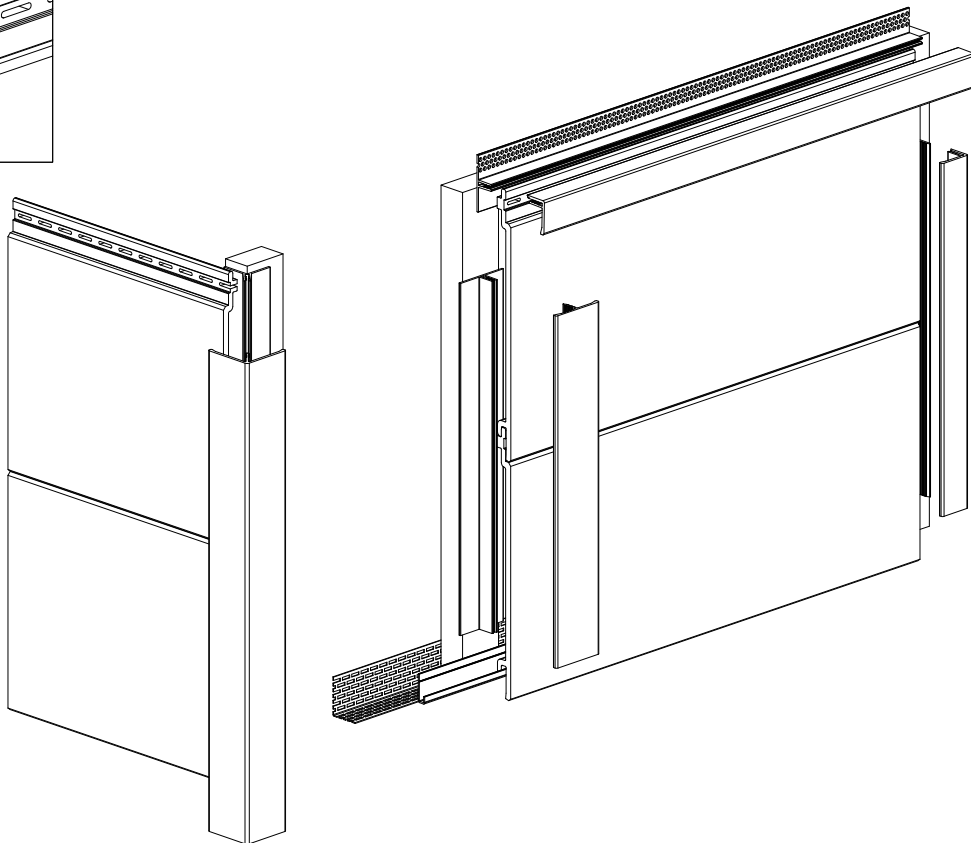

Impressive surface effects.

vinylit **Multipaneel Design** *Wood texture foiled*

Thanks to the 250 mm coverage width, the vinylit Multipaneel Design gives you a fascinating surface effect. From trendy oak look to slate effects or aluminium to aesthetically timeless concrete looks – the foiled version of vinylit Multipaneel allows an immense variety of design.

Corner profile

Vent profile and starter profile

Top vent profile

Universal trim

H-Profile

Sheffield Oak Alpine

Sheffield Oak Concrete

Artisan Oak