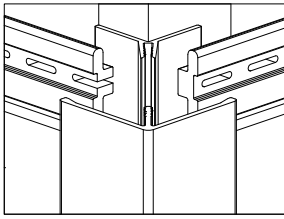

DESIGNED & MADE
IN GERMANY

vinylit Multipaneel Design

Corner profile