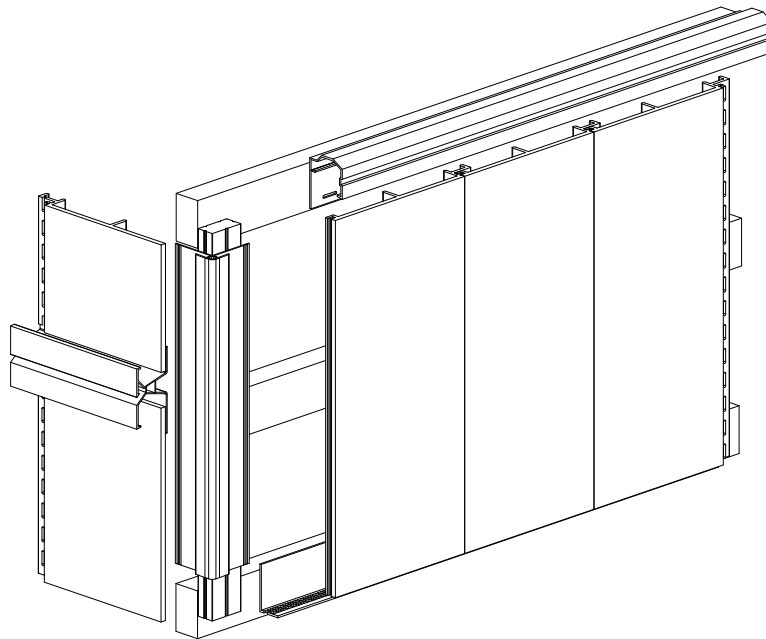

Tirol

Installation recommendation

Further decors