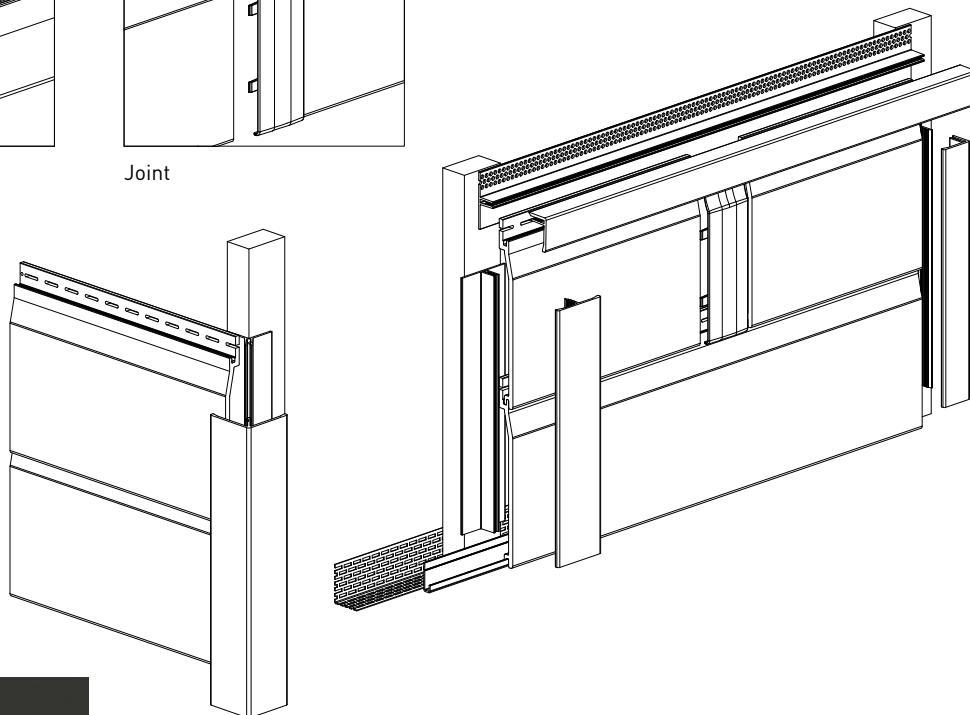

Installation recommendation