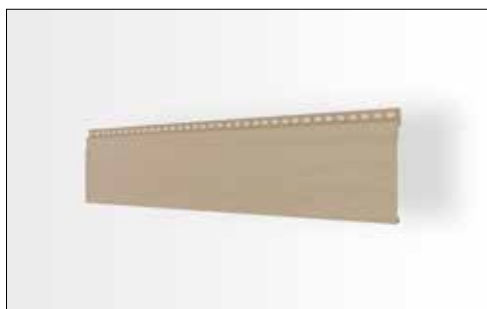

The economic alternative.

vinylTop *Wood texture embossed*

The profiles are usually installed horizontally. Profile contour and the embossed surface correspond to a traditional wooden shiplap structure. vinylTop is the economical solution for cladding of house walls, garages and garden sheds. Thanks to the low weight, they are particularly suitable for locations with difficult access.

10 YEARS OF WARRANTY

ENERGY EFFICIENCY

RECYCLED PLASTIC

EASY TO CLEAN

REDUCTION EMISSION

DESIGNED & MADE IN GERMANY