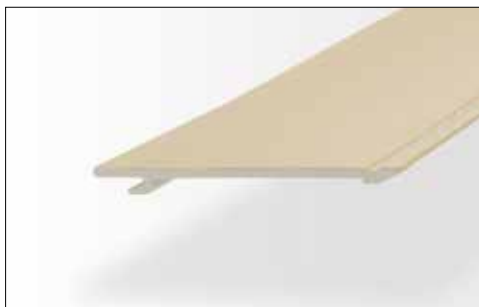

Inspired by the traditional shiplap profile.

vinylBoard *Wood texture embossed*

vinylBoard is installed horizontally thus the overlying profile is slightly overlapping with the lower profile. Dirt and rainwater can drain away quickly and easily. The overlapping profiles are screwed concealed. The profiles are weather-resistant, durable and easy-care.

10 YEARS OF WARRANTY

ENERGY EFFICIENCY

RECYCLED PLASTIC

EASY TO CLEAN

REDUCTION EMISSION

DESIGNED & MADE IN GERMANY