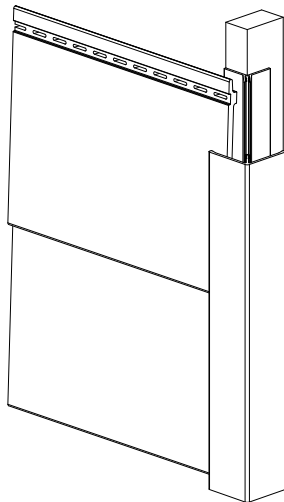

Inspired by the traditional shiplap profile.

vinylBoard *Wood texture embossed*

vinylBoard is installed horizontally thus the overlying profile is slightly overlapping with the lower profile. Dirt and rainwater can drain away quickly and easily. The overlapping profiles are screwed concealed. The profiles are weather-resistant, durable and easy-care.

Top vent profile

Universal trim

H-Profile

Joint

Anthracite (ca. RAL 7016)

Signal White (ca. RAL 9003)

Creme (ca. RAL 9001)

Light Ivory (ca. RAL 1015)