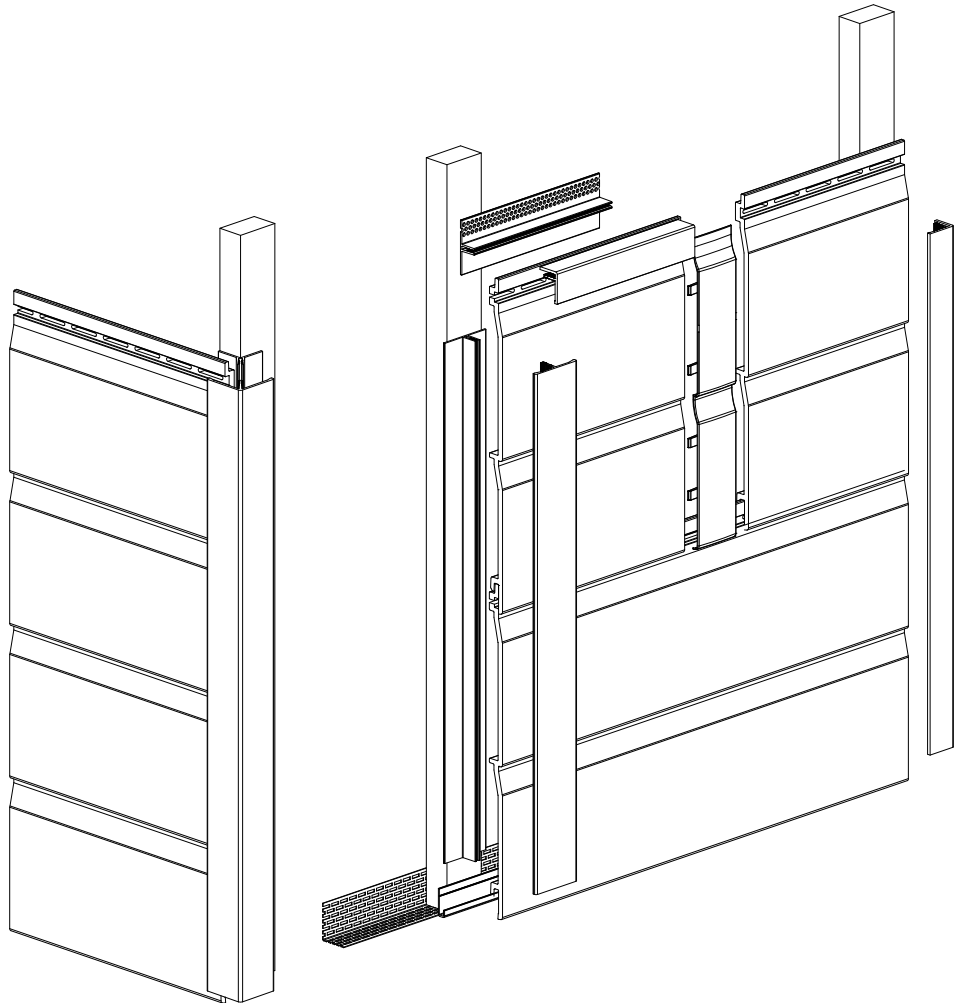

Installation recommendation