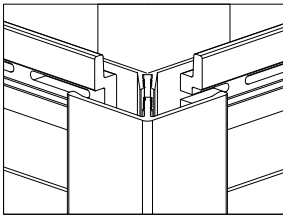

Corner profile