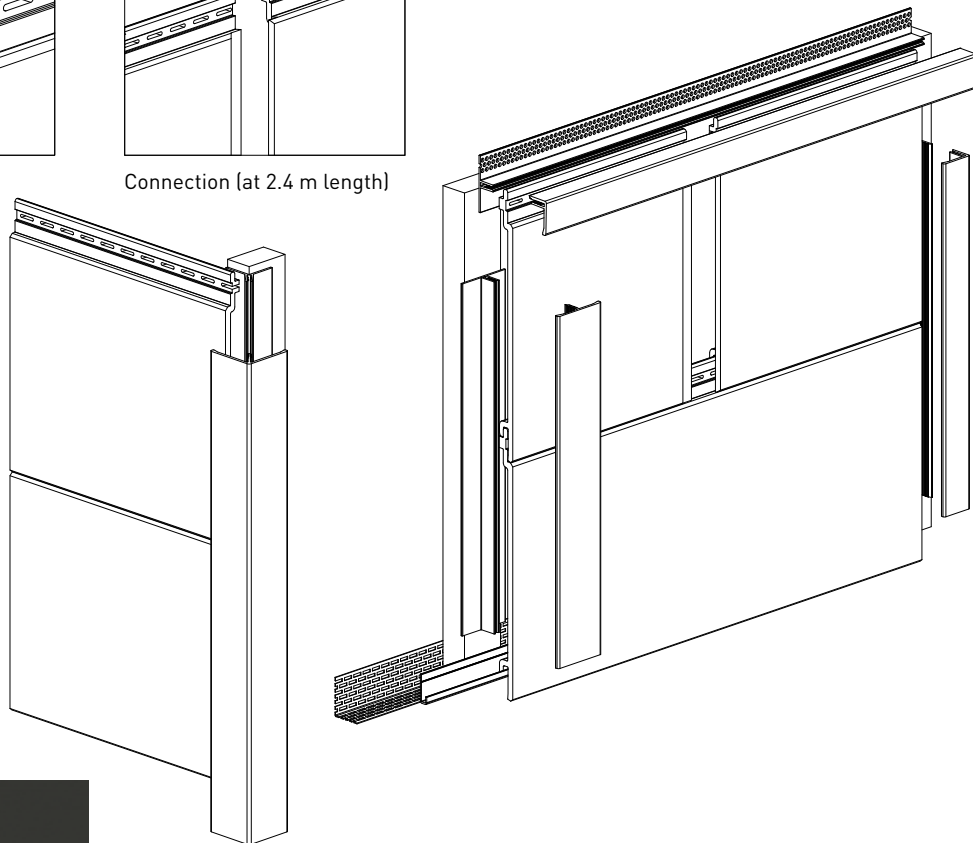

# vinylit Multipaneel

Corner profile

Vent profile and starter profile

Top vent profile

Universal trim

H-Profile

Connection (at 2.4 m length)

Anthracite (ca. RAL 7016)